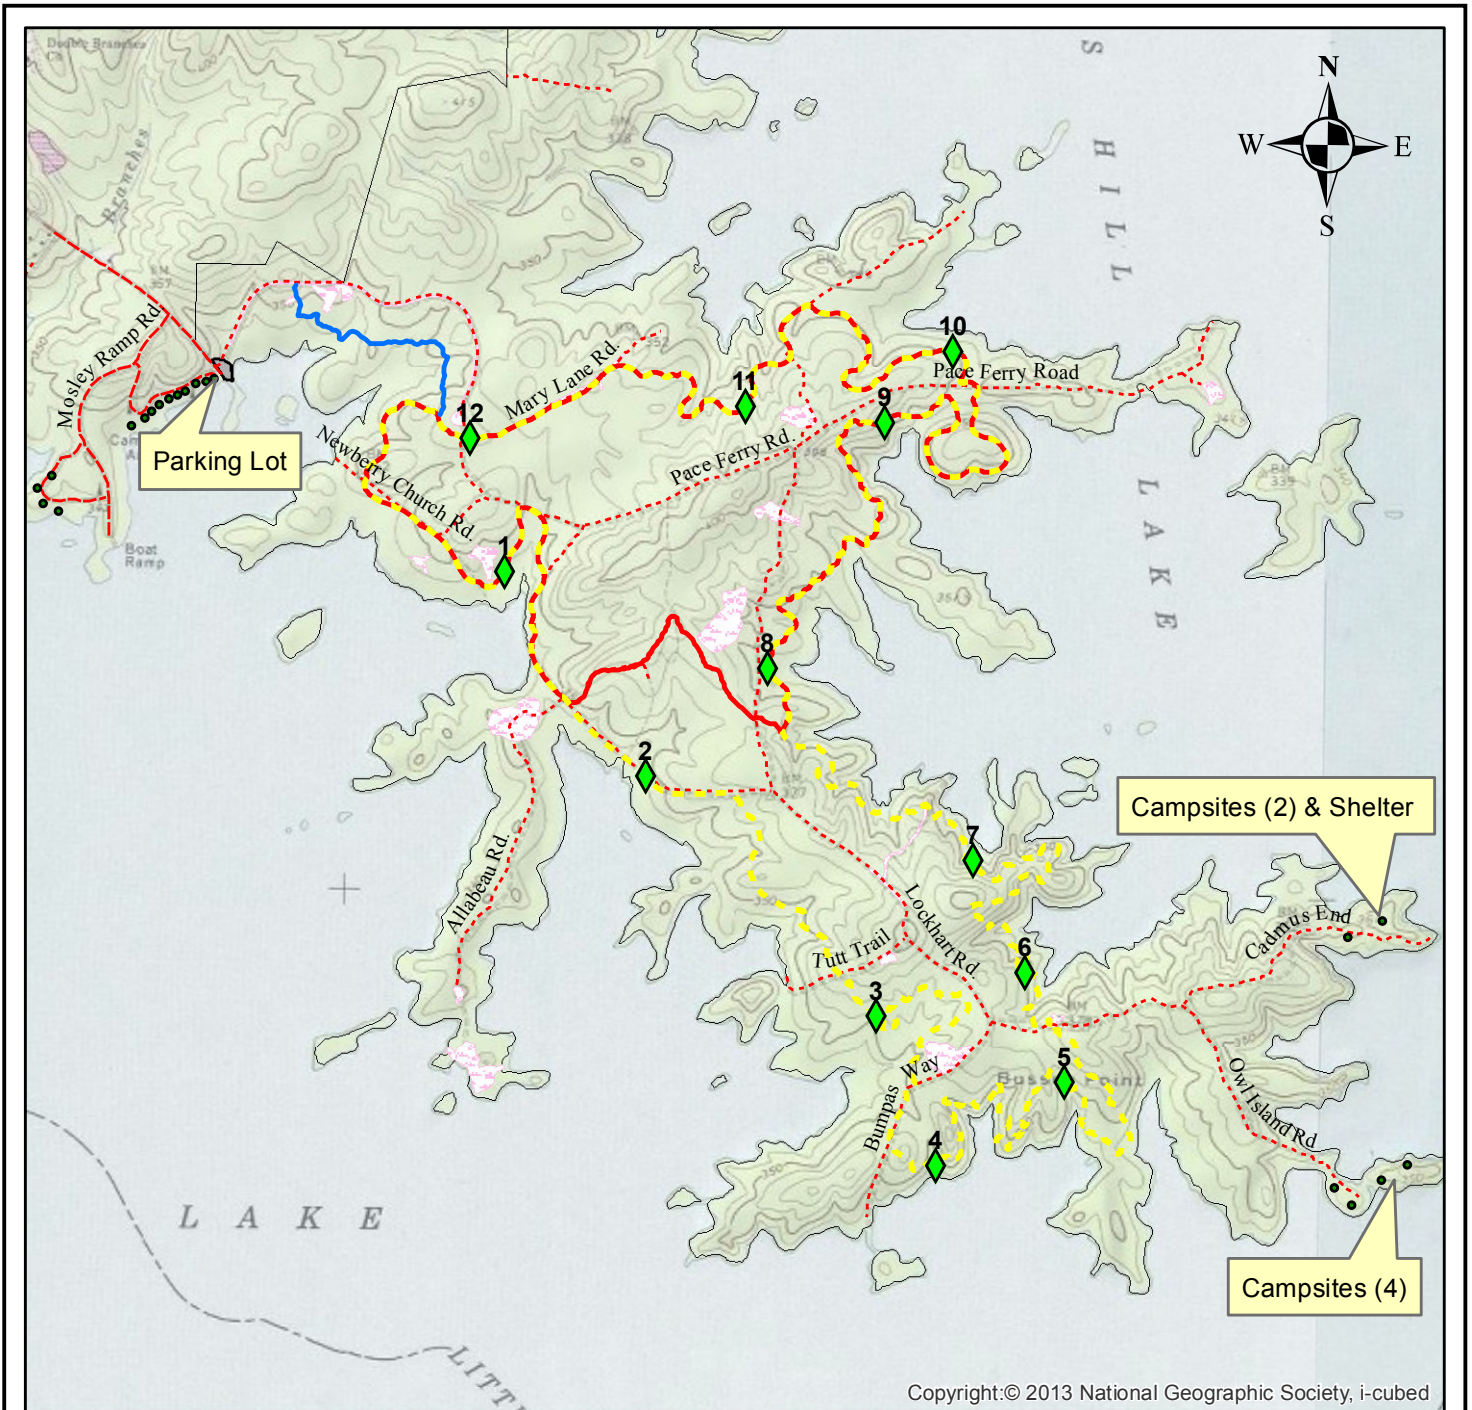

J. Strom Thurmond Lake

Copyright:© 2013 National Geographic Society, i-cubed

Legend

- Mile Marker
- Campsites
- Blue Trail (0.69 mi.)
- Yellow Trail (12 mi.)
- Red Trail (6 mi.)
- Unpaved Road
- Forest Road
- Food Plots

Bussey Point Recreation Area 2478 Acres